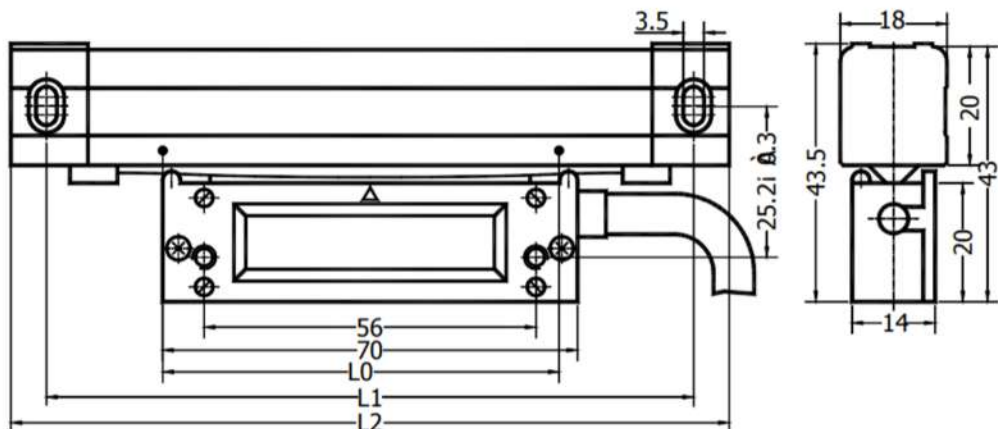

Chinese Brand linear scales and DROs comparison

installation dimension of different brands-

WTD SERIES
available size
50-3000mm

WTT SERIES
available size
50-900mm

KA300
available size
70-1020mm

KA500
available size
70-470mm

installation dimension of different brands-

KA600
available size
1000-3000mm

DC 10 Series Dimension Drawing

DC 10F Series Dimension Drawing

available size
DC10/DC11
50-1000mm

DC10F/DC11F

DC 20 Series Dimension Drawing

50-600mm

DC20/DC21

1100-3000mm

DC 30 Series Dimension Drawing

installation dimension of different brands-

available size

DLS-S/DLS-M:
50-500mm

DLS-W:
100-1200mm

DLS-B:
1000-3000mm