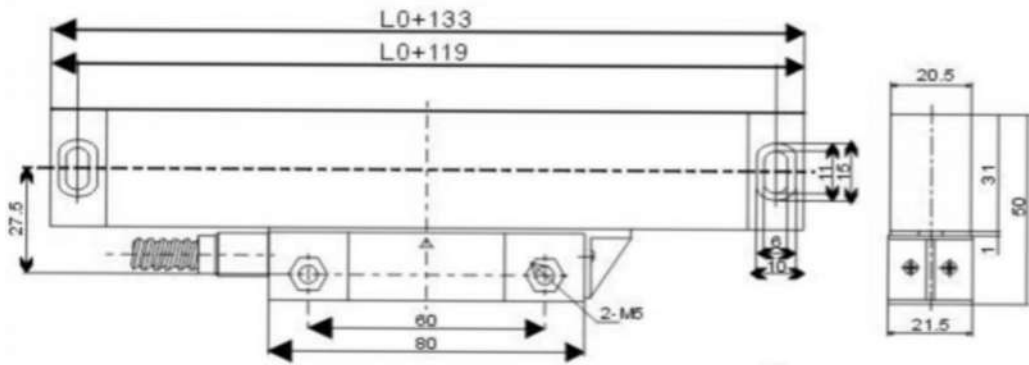

Chinese Brand linear scales and DROs comparison

installation dimension of different brands-

WTD SERIES
available size
50-3000mm

WTT SERIES
available size
50-900mm

KA300
available size
70-1020mm

KA500
available size
70-470mm

installation dimension of different brands-

KA600
available size
1000-3000mm

DC 10 Series Dimension Drawing

DC 10F Series Dimension Drawing

available size
DC10/DC11
50-1000mm

DC10F/DC11F

DC 20 Series Dimension Drawing

50-600mm

DC20/DC21

1100-3000mm

DC 30 Series Dimension Drawing

installation dimension of different brands-

available size

DLS-S/DLS-M:
50-500mm

DLS-W:
100-1200mm

DLS-B:
1000-3000mm