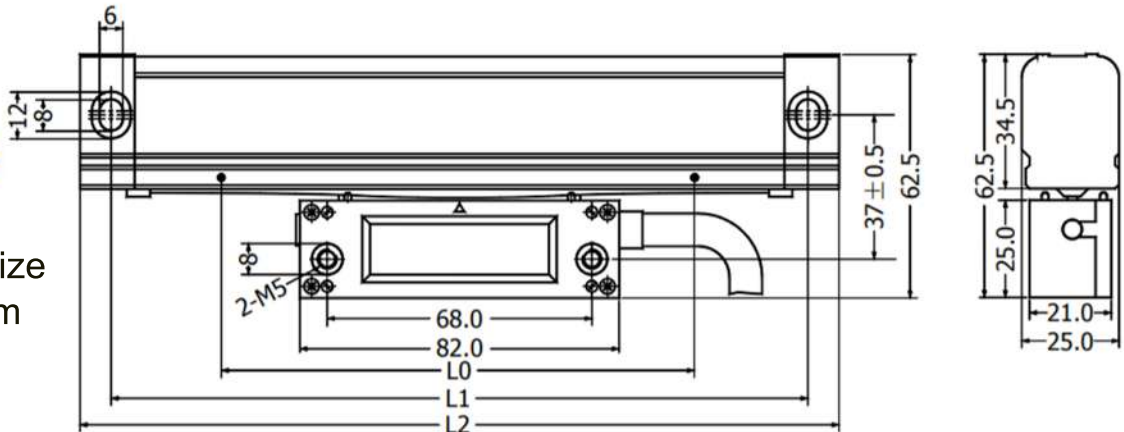

Chinese Brand linear scales and DROs comparison

installation dimension of different brands-

WTD SERIES
available size
50-3000mm

WTT SERIES
available size
50-900mm

KA300
available size
70-1020mm

KA500
available size
70-470mm

installation dimension of different brands-

KA600
available size
1000-3000mm

DC 10 Series Dimension Drawing

DC 10F Series Dimension Drawing

available size
DC10/DC11
50-1000mm

DC10F/DC11F

DC 20 Series Dimension Drawing

50-600mm

DC20/DC21

1100-3000mm

DC 30 Series Dimension Drawing

installation dimension of different brands-

available size

DLS-S/DLS-M:
50-500mm

DLS-W:
100-1200mm

DLS-B:
1000-3000mm