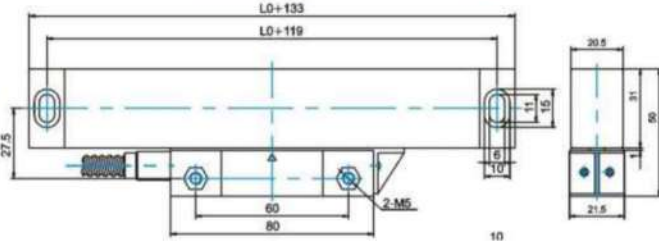

Chinese Brand linear scales and DROs comparison

installation dimension of different brands-

WTD SERIES
available size
50-3000mm

WTT SERIES
available size
50-900mm

KA300
available size
70-1020mm

KA500
available size
70-470mm

installation dimension of different brands-

KA600
available size
1000-3000mm

DC 10 Series Dimension Drawing

DC 10F Series Dimension Drawing

available size
DC10/DC11
50-1000mm

DC10F/DC11F

DC 20 Series Dimension Drawing

50-600mm

DC20/DC21

1100-3000mm

DC 30 Series Dimension Drawing

installation dimension of different brands-

available size

DLS-S/DLS-M:
50-500mm

DLS-W:
100-1200mm