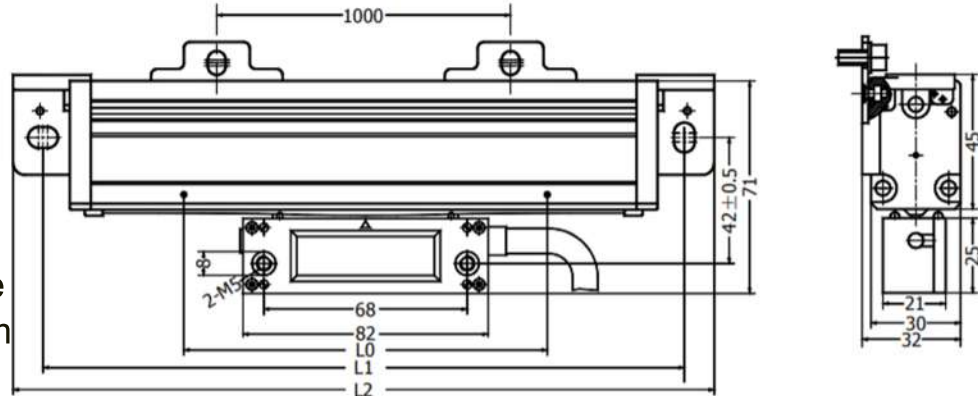

Chinese Brand linear scales and DROs comparison

installation dimension of different brands-

WTD SERIES
available size
50-3000mm

WTT SERIES
available size
50-900mm

KA300
available size
70-1020mm

KA500
available size
70-470mm

installation dimension of different brands-

KA600
available size
1000-3000mm

DC 10 Series Dimension Drawing

DC 10F Series Dimension Drawing

available size
DC10/DC11
50-1000mm

DC10F/DC11F

DC 20 Series Dimension Drawing

50-600mm

DC20/DC21

1100-3000mm

DC 30 Series Dimension Drawing

installation dimension of different brands-

available size

DLS-S/DLS-M:
50-500mm

DLS-W:
100-1200mm

DLS-B:
1000-3000mm