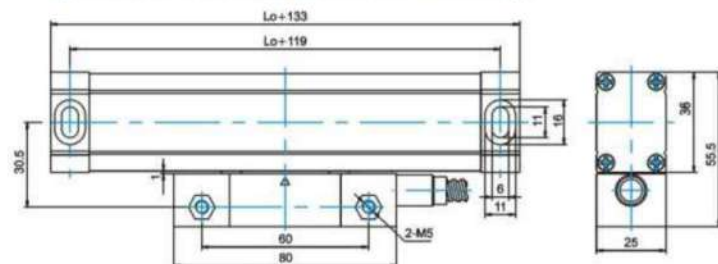

Chinese Brand linear scales and DROs comparison

installation dimension of different brands-

WTD SERIES
available size
50-3000mm

WTT SERIES
available size
50-900mm

KA300
available size
70-1020mm

KA500
available size
70-470mm

installation dimension of different brands-

KA600
available size
1000-3000mm

DC 10 Series Dimension Drawing

DC 10F Series Dimension Drawing

available size
DC10/DC11
50-1000mm

DC10F/DC11F

DC 20 Series Dimension Drawing

50-600mm

DC20/DC21

1100-3000mm

DC 30 Series Dimension Drawing

installation dimension of different brands-

available size

DLS-S/DLS-M:
50-500mm

DLS-W:
100-1200mm