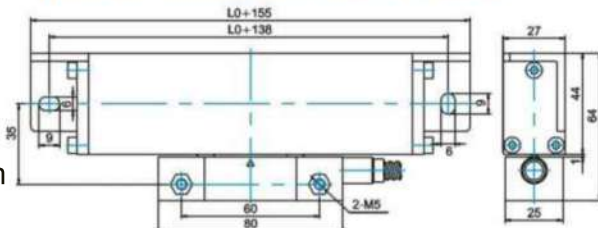

Chinese Brand linear scales and DROs comparison

installation dimension of different brands-

WTD SERIES
available size
50-3000mm

WTT SERIES
available size
50-900mm

KA300
available size
70-1020mm

KA500
available size
70-470mm

installation dimension of different brands-

KA600
available size
1000-3000mm

DC 10 Series Dimension Drawing

DC 10F Series Dimension Drawing

available size
DC10/DC11
50-1000mm

DC10F/DC11F

DC 20 Series Dimension Drawing

50-600mm

DC20/DC21

1100-3000mm

DC 30 Series Dimension Drawing

installation dimension of different brands-

available size

DLS-S/DLS-M:
50-500mm

DLS-W:
100-1200mm