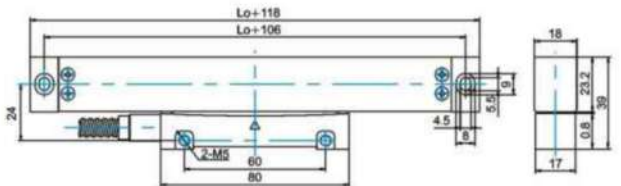

Chinese Brand linear scales and DROs comparison

installation dimension of different brands-

WTD SERIES
available size
50-3000mm

WTT SERIES
available size
50-900mm

KA300
available size
70-1020mm

KA500
available size
70-470mm

installation dimension of different brands-

KA600
available size
1000-3000mm

DC 10 Series Dimension Drawing

DC 10F Series Dimension Drawing

available size
DC10/DC11
50-1000mm

DC10F/DC11F

DC 20 Series Dimension Drawing

50-600mm

DC20/DC21

1100-3000mm

DC 30 Series Dimension Drawing

installation dimension of different brands-

available size

DLS-S/DLS-M:
50-500mm

DLS-W:
100-1200mm