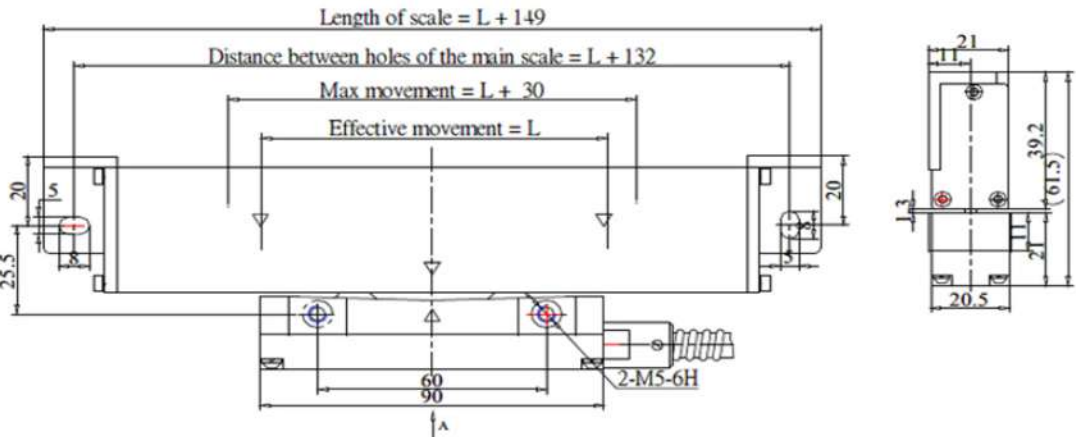

Chinese Brand linear scales and DROs comparison

installation dimension of different brands-

WTD SERIES
available size
50-3000mm

WTT SERIES
available size
50-900mm

KA300
available size
70-1020mm

KA500
available size
70-470mm

installation dimension of different brands-

KA600
available size
1000-3000mm

DC 10 Series Dimension Drawing

DC 10F Series Dimension Drawing

available size
DC10/DC11
50-1000mm

DC10F/DC11F

DC 20 Series Dimension Drawing

50-600mm

DC20/DC21

1100-3000mm

DC 30 Series Dimension Drawing

installation dimension of different brands-

available size

DLS-S/DLS-M:
50-500mm

DLS-W:
100-1200mm

DLS-B:
1000-3000mm