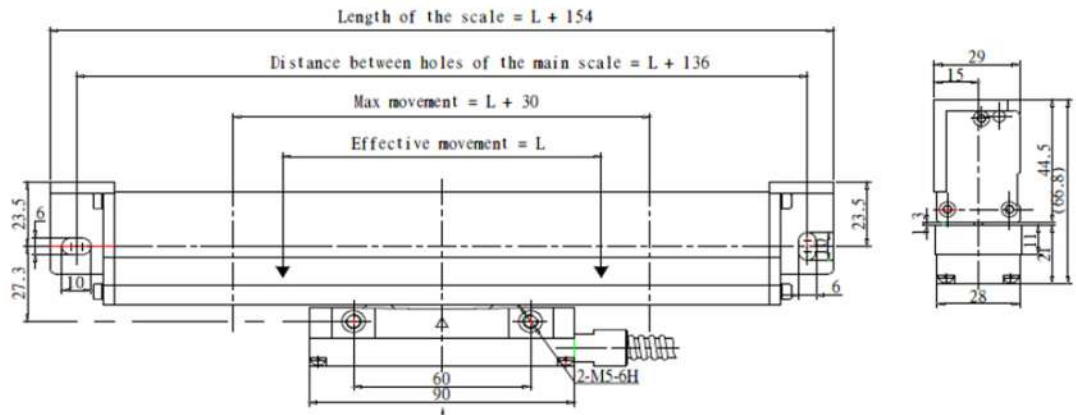

Chinese Brand linear scales and DROs comparison

installation dimension of different brands-

WTD SERIES
available size
50-3000mm

WTT SERIES
available size
50-900mm

KA300
available size
70-1020mm

KA500
available size
70-470mm

installation dimension of different brands-

KA600
available size
1000-3000mm

DC 10 Series Dimension Drawing

DC 10F Series Dimension Drawing

available size
DC10/DC11
50-1000mm

DC10F/DC11F

DC 20 Series Dimension Drawing

50-600mm

DC20/DC21

1100-3000mm

DC 30 Series Dimension Drawing

installation dimension of different brands-

available size

DLS-S/DLS-M:
50-500mm

DLS-W:
100-1200mm

DLS-B:
1000-3000mm